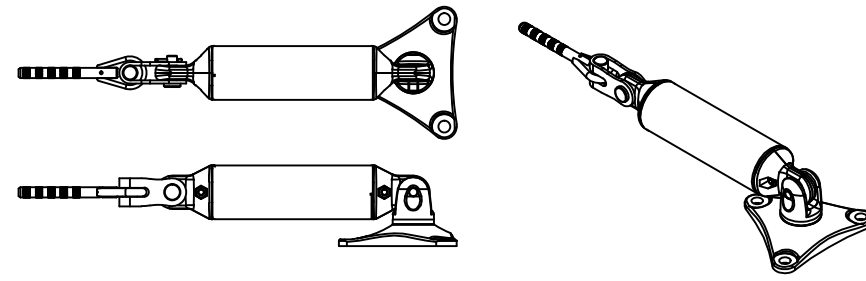

XSLinked wall components

XSIntermediate wall

XSEdge 90° wall (R300)

XSEdge 90° wall (R160)

XSDynamic Kit + XSBase plate

XSTensioner II Pro System + XSBase plate wall

XSSlider

XSLinked wall system example